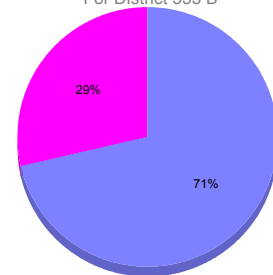

Membership Results
2011-2012

Membership
2010-2011

Month	Net Memb Goal	Actual New Memb	Actual Dropped Memb	Gain/Loss of Memb	Gain/ Loss of Memb
Oct/Nov/Dec	45	129	116	13	87
Totals	45	129	116	13	87

Membership Results 2011-2012

Goal, New, Dropped, Gain/Loss

Comparison of Membership Gain/Loss

Current Year Compared to the Previous Year

Gender Comparison 2010-2011

For District 333 B

Oct/Nov/Dec
■ Male ■ Female