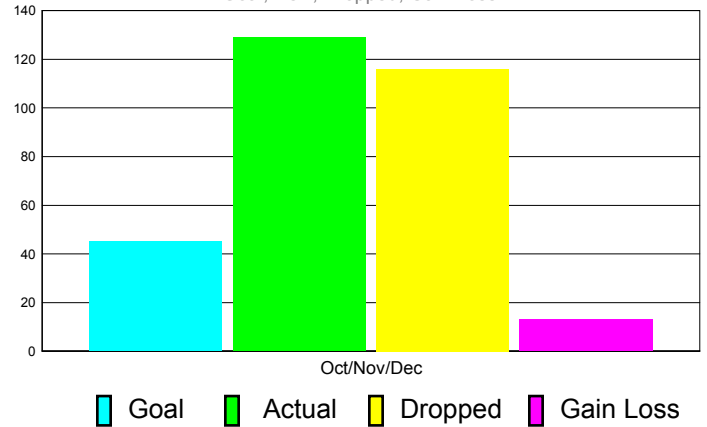

Membership Results 2011-2012

Goal, New, Dropped, Gain/Loss