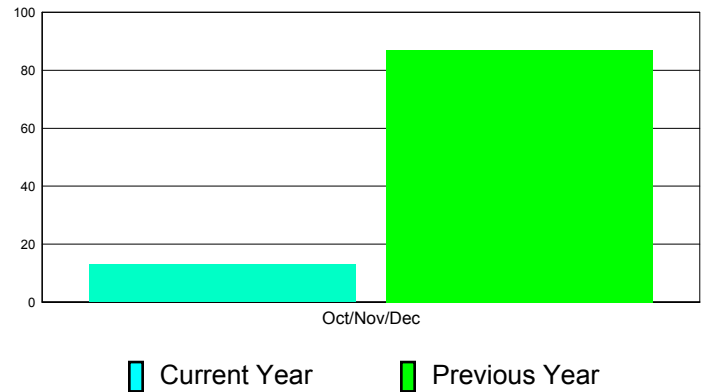

Comparison of Membership Gain/Loss

Current Year Compared to the Previous Year